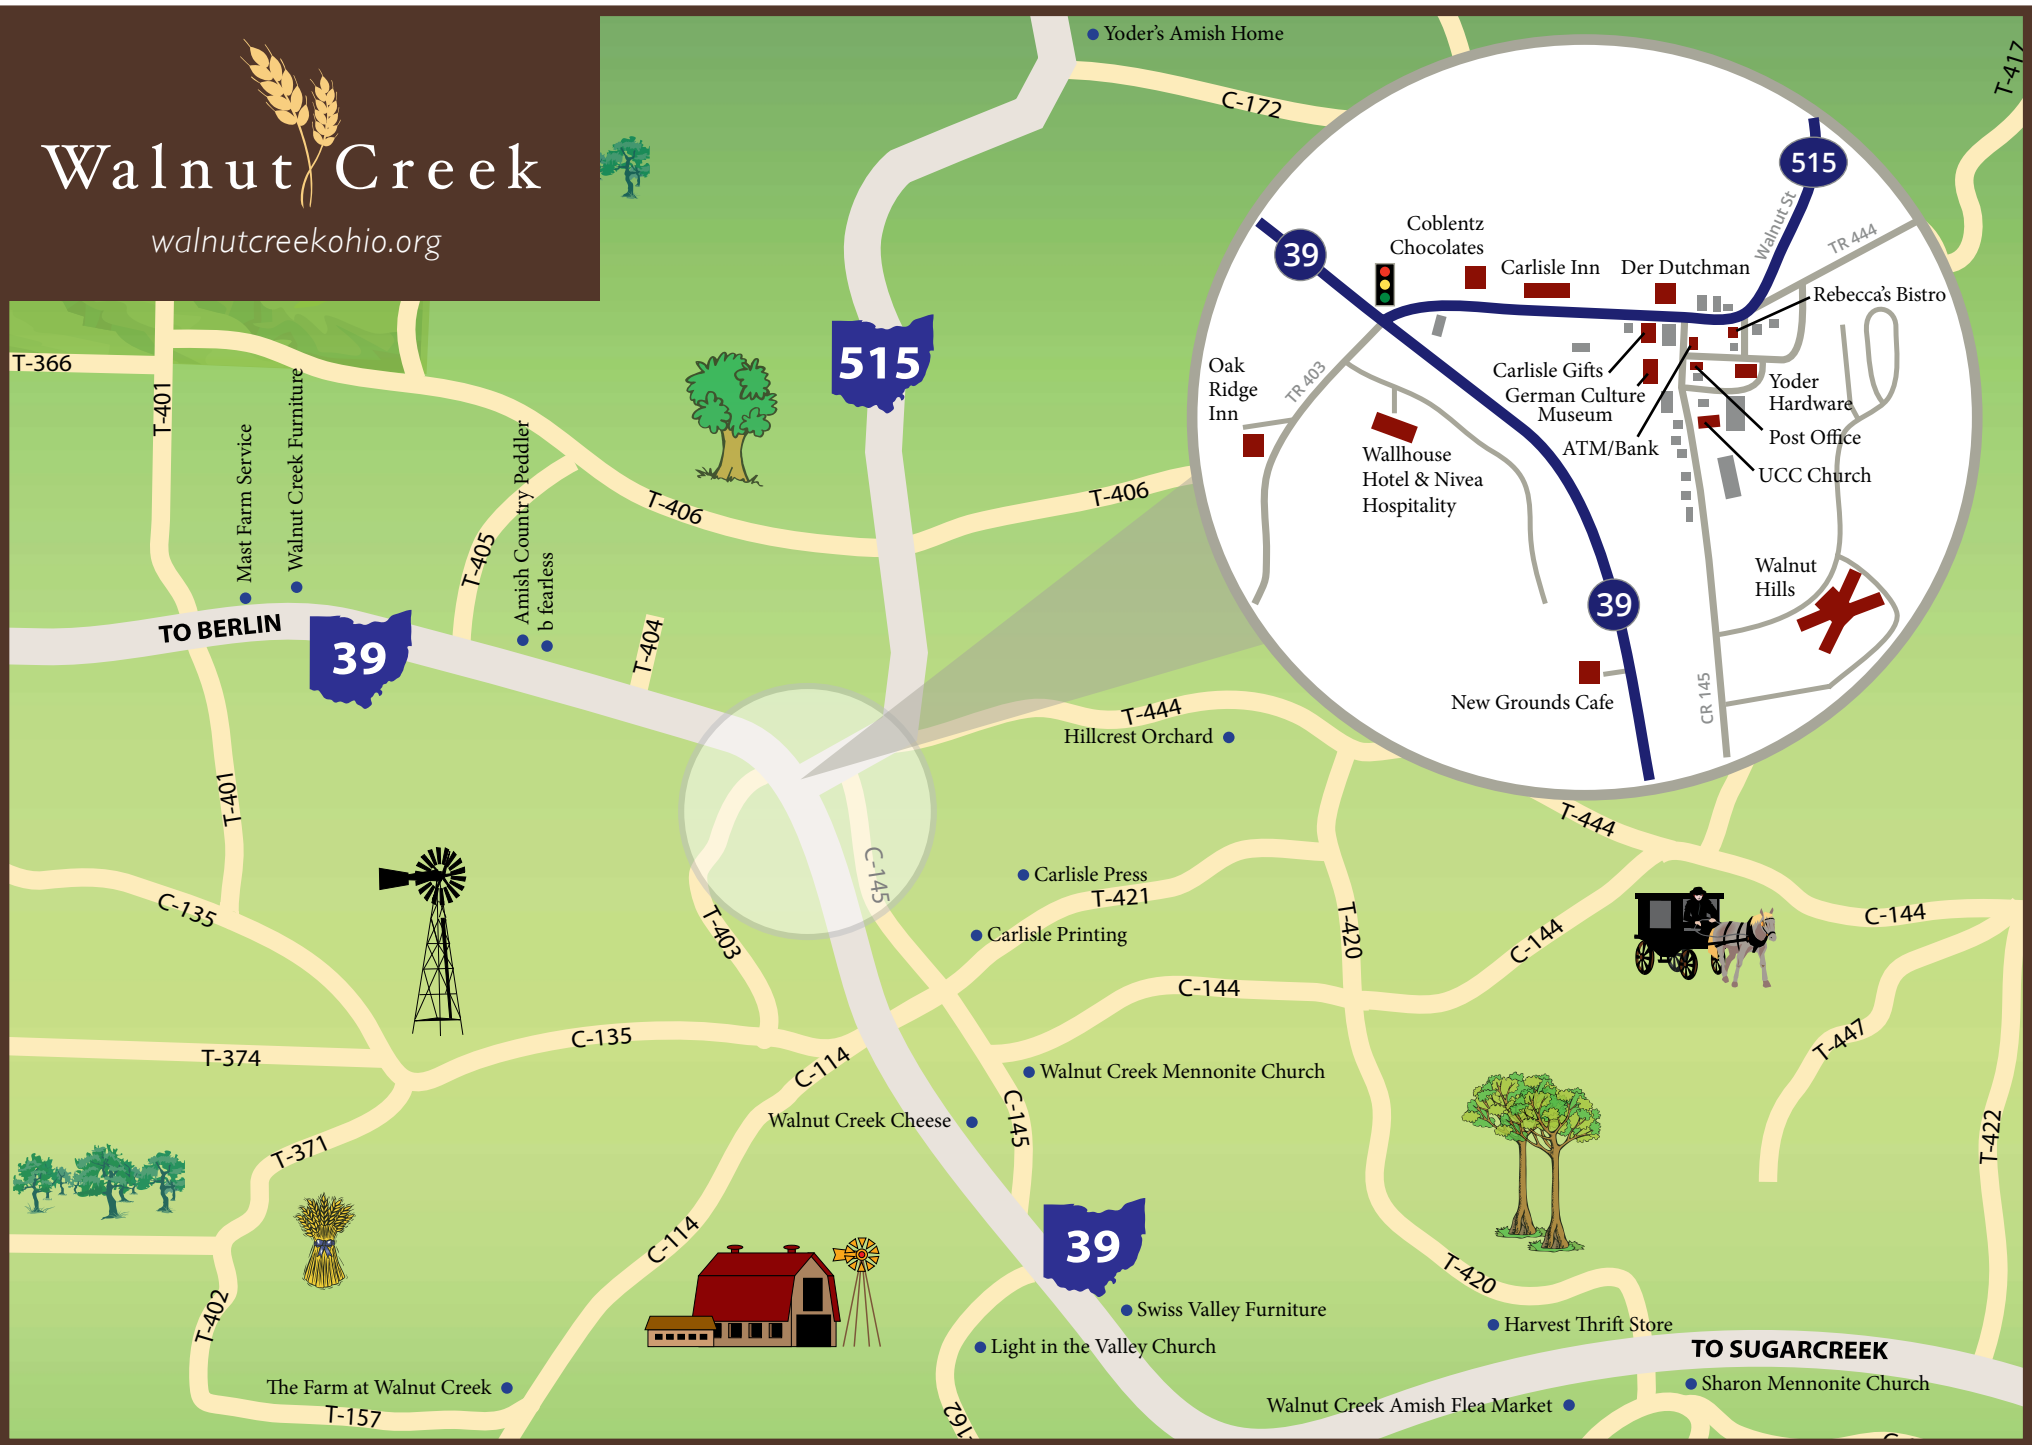

Walnut Creek

walnutcreekohio.org

Tree Lighting, Nov 11, 2016 • Journey to Bethlehem, Dec 2 & 3, 2016 • Vintage Fair, June 24, 2017

Welcome to all our guests! Whether you are spending the day or a week with us, the businesses of the area invite you to enjoy the slower pace and beautiful scenery that make Walnut Creek one of Amish Country's premier destinations. We hope your experience here is a memorable one – enjoy your trip and be sure to visit us again soon!

The Farm at Walnut Creek
4147 County Rd 114
Sugar creek, Ohio 44681
thefarmatwalnutcreek.com
330-893-4200

German Culture Museum
4877 Olde Pump St
Walnut Creek, Ohio 44687
330-893-2510

Harvest Thrift Store
1915 State Route 39
Sugar creek, Ohio 44681
harvestthriftstore.com
330-852-7467

Walnut Creek Amish Flea Market
1900 State Rt 39
Sugar creek, Ohio 44681
wcfleamarket.com
330-852-0181

Walnut Creek Cheese
2641 State Rt 39
Walnut Creek, Ohio 44687
walnutcreekcheese.com
330-852-2888

Walnut Creek Furniture
3470 State Rt 39
Millersburg, Ohio 44654
walnutcreekfurniture.com
330-893-4060